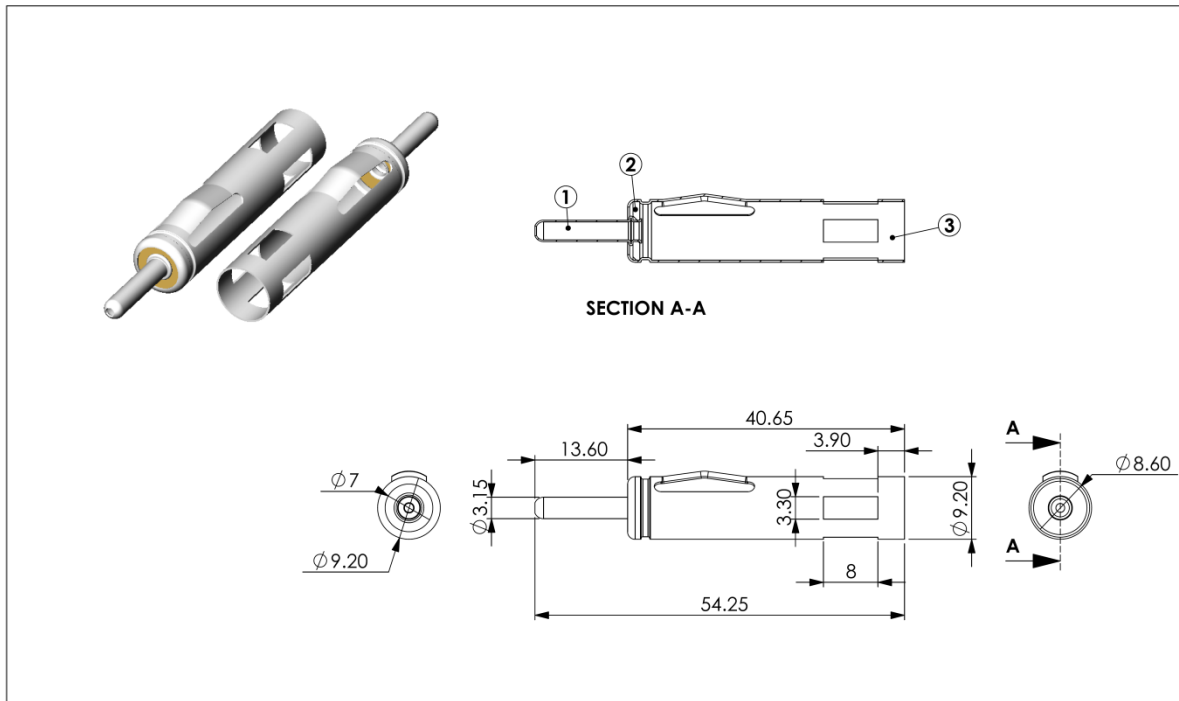

CH-0601 ANTENNA CABLE PLUG

• **MATERIALS :**
SHOWED AS THE DRAWING

• **SPECIFICATION :**

No.	Description	Material	Treat	Q'ty
1	Central Pin	Brass	Nickel Ptd.	1
2	Housing Pad	P.C. Board		1
3	Shield Cover	Brass	Nickel Ptd.	1

俞昌有限公司 YEU TSANG CO. LTD.		品名: ITEM : ANTENNA CABLE PLUG	一般公差 X +/0.25 .XX +/0.10	SHEET: 1 1	單位: unit: mm 比例: scale: 3 : 2	日期: date: '07/01/23 版本: version: V. 1.0	繪圖: drwn by: DanielShyr 核准: aprvd by: SkyShyr
料號: PART NO: CH-0601		圖號: DRW NO:					